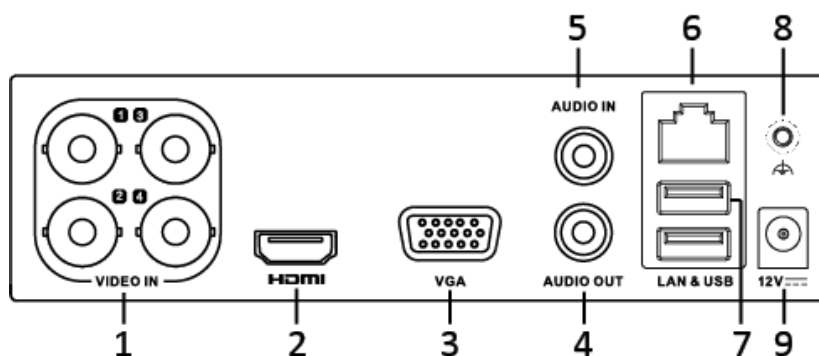

- Full channel recording at up to 1080p resolution

Video Output

- Simultaneous HDMI/VGA output at up to 1920 × 1080 resolution

Storage and Playback

- One SATA interface (up to 6 TB capacity per HDD)
- 4-ch synchronous playback at up to 1080p resolution
- Smart search for efficient playback

Specifications

Model		DS-7104HQHI-SH
Video/Audio input	Video compression	H.264
	Analog and HDTV video input	4-ch BNC interface (1.0 Vp-p, 75 Ω), supporting coaxitron connection
	Supported camera types	720p25, 720p30, 720p50, 720p60, 1080p25, 1080p30, CVBS
	Audio compression	G.711u
	Audio input/Two-way audio input	1-ch, RCA (2.0 Vp-p, 1 KΩ)
Video/Audio output	HDMI/VGA output	1920 × 1080/60Hz, 1280 × 1024/60Hz, 1280 × 720/60Hz, 1024 × 768/60Hz
	Encoding resolution	1080p/720p/VGA/WD1/4CIF/CIF
	Frame rate	Main stream: 1080p/720p/VGA/WD1/4CIF/CIF@25fps (P)/30fps (N)
		Sub-stream: WD1/4CIF@12fps; CIF/QCIF/QVGA@25fps (P)/30fps (N)
	Video bit rate	32 Kbps to 10 Mbps
	Audio output	1-ch, RCA (Linear, 1 KΩ)
	Audio bit rate	64 Kbps
	Dual stream	Support
	Stream type	Video, Video & Audio
	Synchronous playback	4-ch
Network management	Remote connections	128
	Network protocols	TCP/IP, PPPoE, DHCP, Hik Cloud P2P, DNS, DDNS, NTP, SADP, SMTP, SNMP, NFS, iSCSI, UPnP™, HTTPS
Hard disk	SATA	1 SATA interface
	Capacity	Up to 6 TB capacity for each disk
External interface	Network interface	1, 10M/100M self-adaptive Ethernet interface
	USB interface	2 × USB 2.0
General	Power supply	12 VDC
	Consumption (without HDD)	≤ 15 W
	Working temperature	-10 °C to +55 °C (14 °F to 131 °F)
	Working humidity	10% to 90%
	Dimensions (W × D × H)	200 × 200 × 45 mm (7.9 × 7.9 × 1.8 inch)
Weight (without HDD)	≤ 0.8 kg (1.8 lb)	

Physical Interfaces

Index	Description	Index	Description
1	VIDEO IN	6	LAN Network Interface
2	HDMI Interface	7	USB Interfaces
3	VGA Interface	8	GND
4	AUDIO OUT, RCA Connector	9	12 VDC Power Input
5	AUDIO IN, RCA Connector		